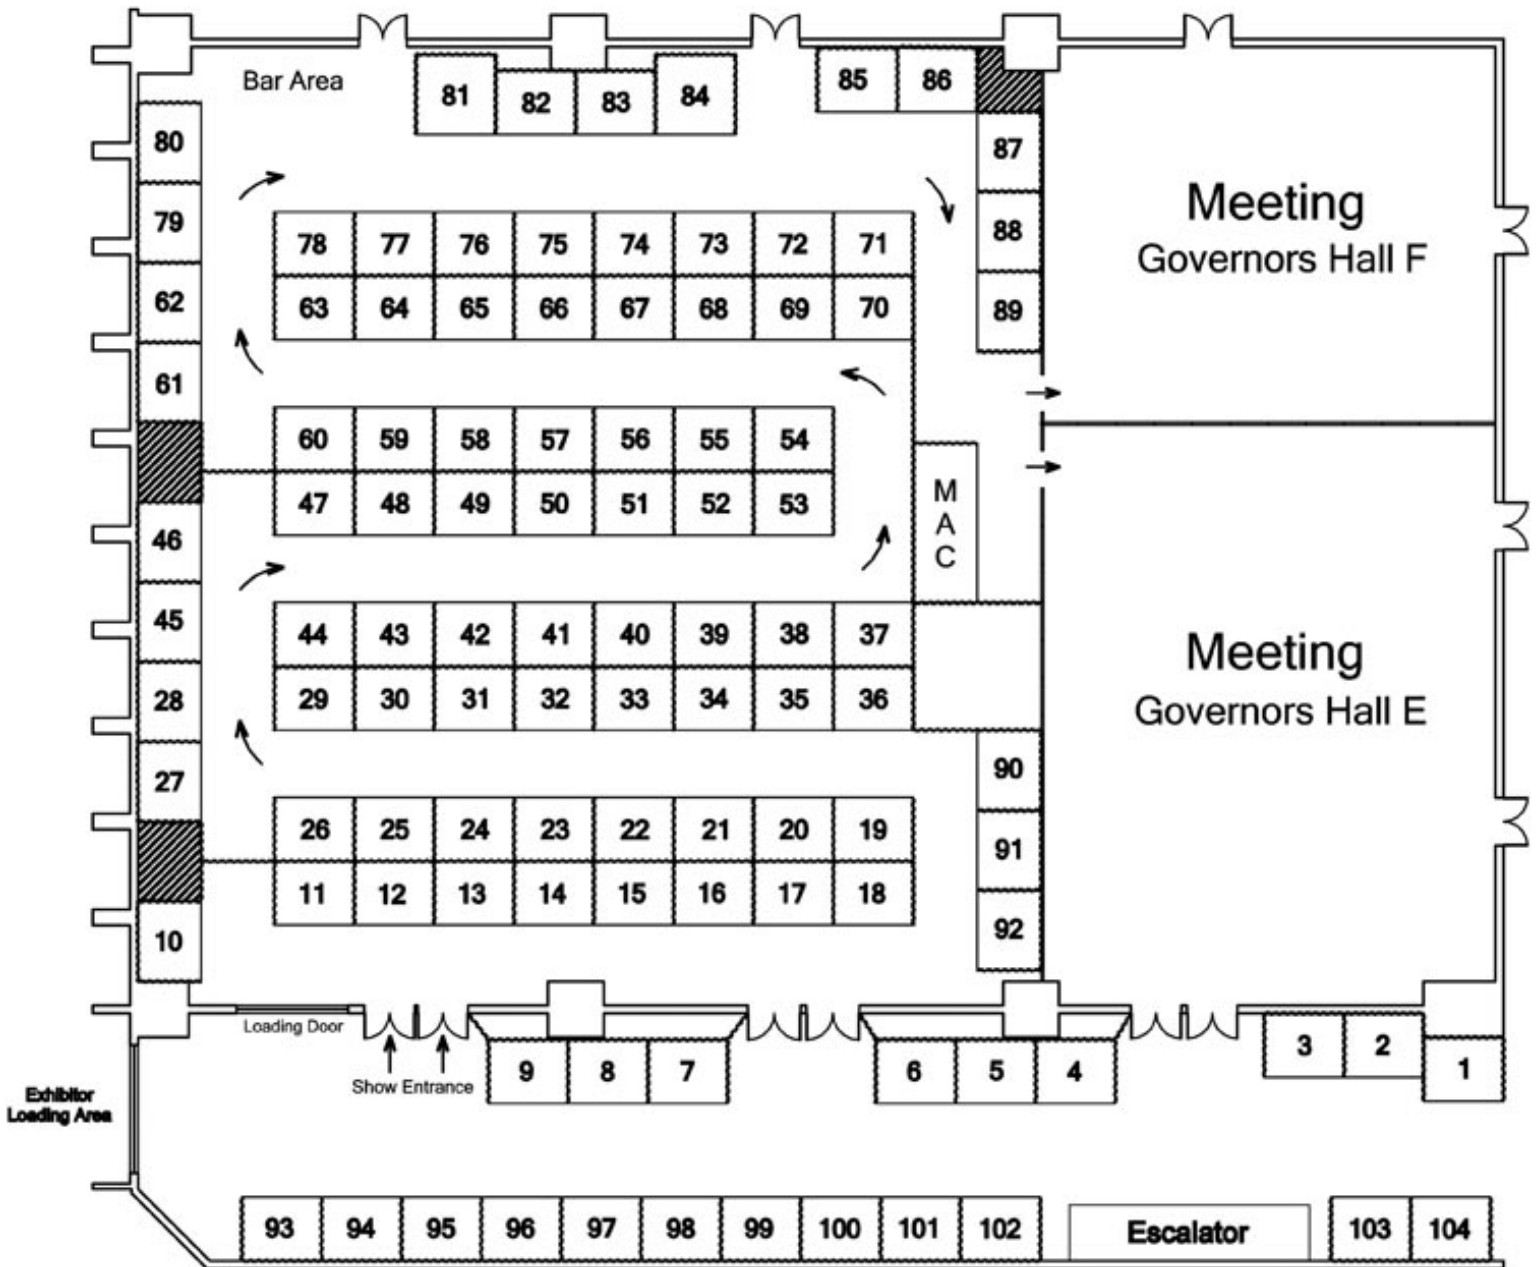

Spring 2010 Convention & Exhibition

April 23-25, 2010 • Grand Traverse Resort, Traverse City, Michigan

(104) 8' x 10' Exhibitor Booths
(2) 10' x 10' Exhibitor Booths (#S 81 & 84)